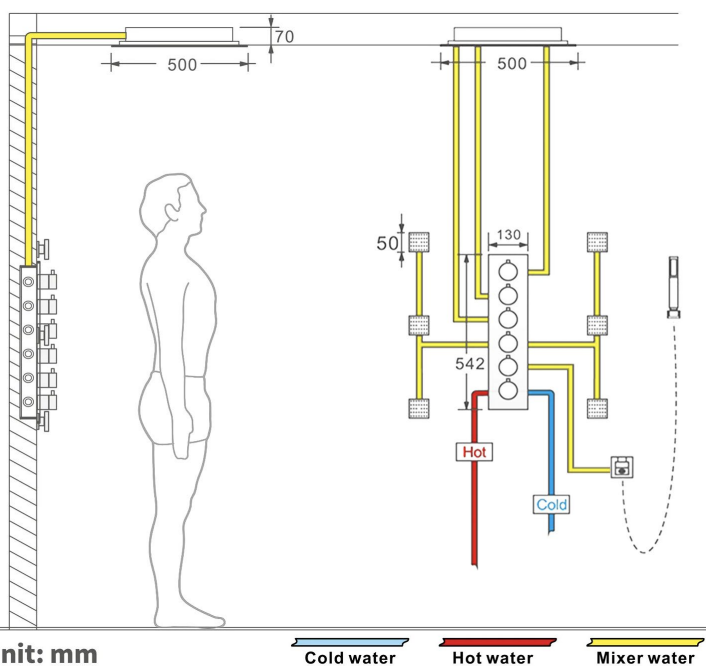

Shower Head Mounting: Flush on ceiling

Hand Spray Hose: 59 inch

Water flow: 2.5 GPM ~ 5.5 GPM

Water pressure: 0.3 MPA ~ 1 MPA

Water pipe lines: 3/4 inch water pipes for the hot and cold water mixer inlet, the others are 1/2 inch

## Shower Mixer

Product shown is only for installation display purpose

## Hand Shower

Flow Rate: 2.0 GPM / 7.6 LPM

## Shower Mixer Connections

Unit: mm

Cold water

Hot water

Mixer water