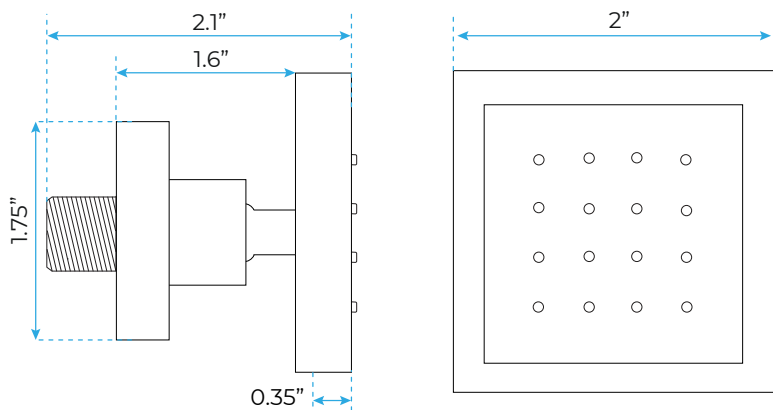

### Shower Head

Shower Head 3 Functions: Waterfall, Rainfall & Mist

Shower head size: 20 x 20 inch

Each function run all together and separately

Music and LED light work by electronic

All Metal Material: Solid Brass; Stainless Steel (top showerhead, hose)

## Shower Mixer Connections

Unit: mm

Cold water

Hot water

Mixer water

## Body Jet

Thread Interface Size: G 1/2 Inch  
 Type: Fixed Rotatable Type  
 Installation Type: Wall Mounted  
 Material: Brass  
 Feature: Can rotate 360 degrees  
 Flow Rate: 1.5 GPM / 5.7 LPM (each Bodyspray)