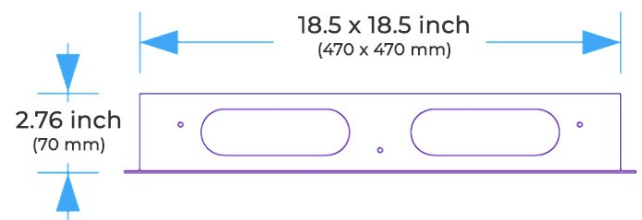

Product shown is only for installation display purpose

304 Stainless Steel

Speaker×2 [500×500mm]

Mist×4

Waterfall×2

Rainfall

Water Pressure: 0.3-0.5MPA
Shower Flow Rate: 9-25L/min