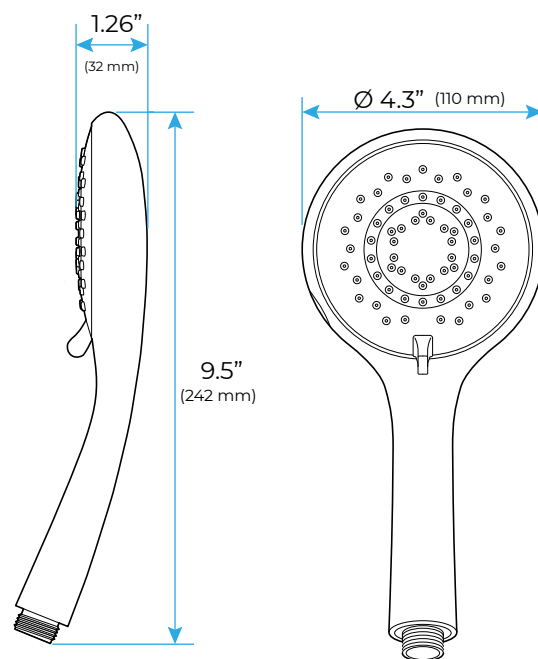

Hand Shower

Flow Rate: 2.0 GPM / 7.6 LPM