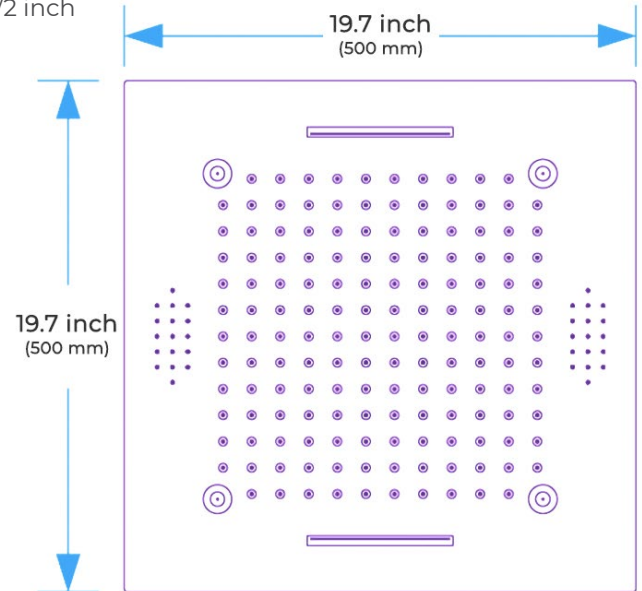

Product shown is only for installation display purpose

304 Stainless Steel

Speaker×2 [500×500mm]

Mist×4

Waterfall×2

Rainfall

Water Pressure: 0.3-0.5MPA
Shower Flow Rate: 9-25L/min