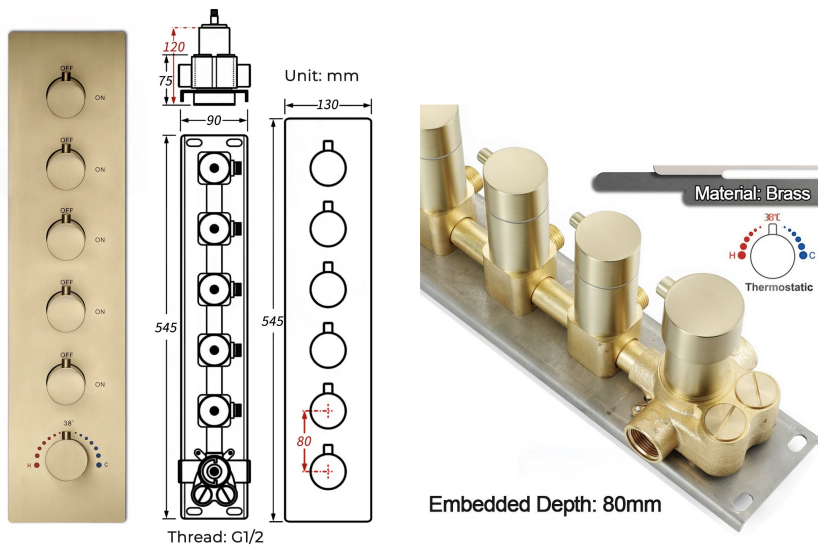

Shower Mixer

Product shown is only for installation display purpose