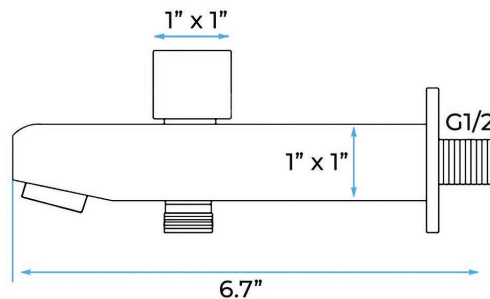

### Shower Head

Shower Head 3 Functions: Waterfall, Rainfall & Mist

Shower head size: 20 x 20 inch

Each function run all together and separately

Music and LED light work by electronic

All Metal Material: Solid Brass; Stainless Steel (top showerhead, hose)

### 304 Stainless Steel

Speaker×2 [500×500mm]

Mist×4

Waterfall×2

Rainfall

Water Pressure: 0.3-0.5MPA  
Shower Flow Rate: 9-25L/min

All dimensions and specifications are nominal and may vary. Use actual products for accuracy in critical situations.

## Shower Mixer Connections

Unit: mm

Cold water

Hot water

Mixer water

## Body Jet

Thread Interface Size: G 1/2 Inch  
 Type: Fixed Rotatable Type  
 Installation Type: Wall Mounted  
 Material: Brass  
 Feature: Can rotate 360 degrees  
 Flow Rate: 1.5 GPM / 5.7 LPM (each Bodyspray)